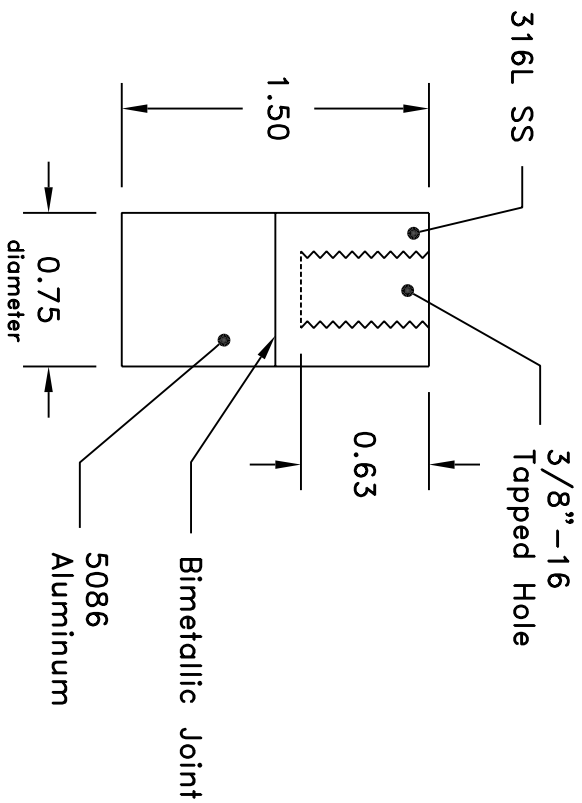

GS 101
CRES Boss

NSN 5310-01-423-1667

GS 100
Bimetallic Boss

NSN 5310-01-423-1330

DIMENSIONS ARE IN INCHES
TOLERANCES
X = +/- 0.060
.XX = +/- 0.010
.XXX = +/- 0.005

High Energy Metals, Inc.

293 Business Park Loop
Sequim, WA 98382
Phone: (360) 683-6390 * FAX: (360) 683-6375

Bond Strap Bosses