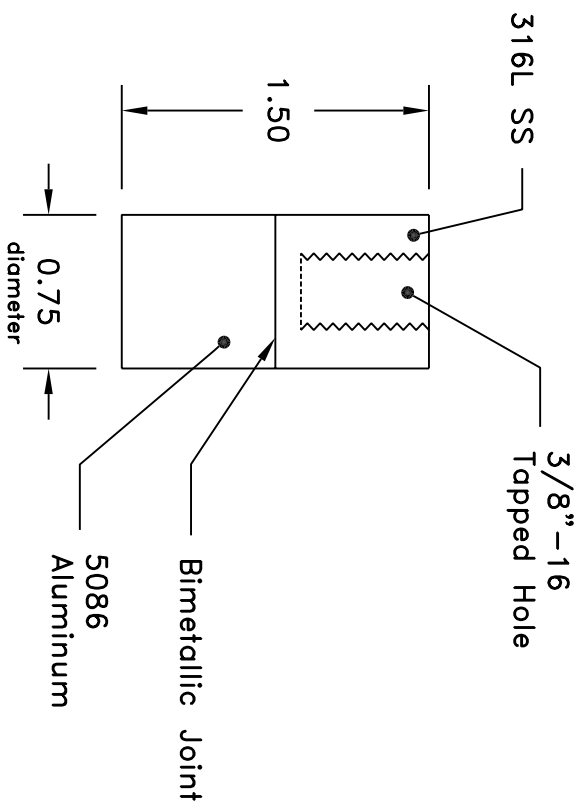

GS 101
CRES Boss
NSN 5310-01-423-1667

GS 100
Bimetallic Boss
NSN 5310-01-423-1330

DIMENSIONS ARE IN INCHES
TOLERANCES
X = +/- 0.060
.XX = +/- 0.010
.XXX = +/- 0.005

High Energy Metals, Inc.

293 Business Park Loop
Sequim, WA 98382
Phone: (360) 683-6390 * FAX: (360) 683-6375

Bond Strap Bosses